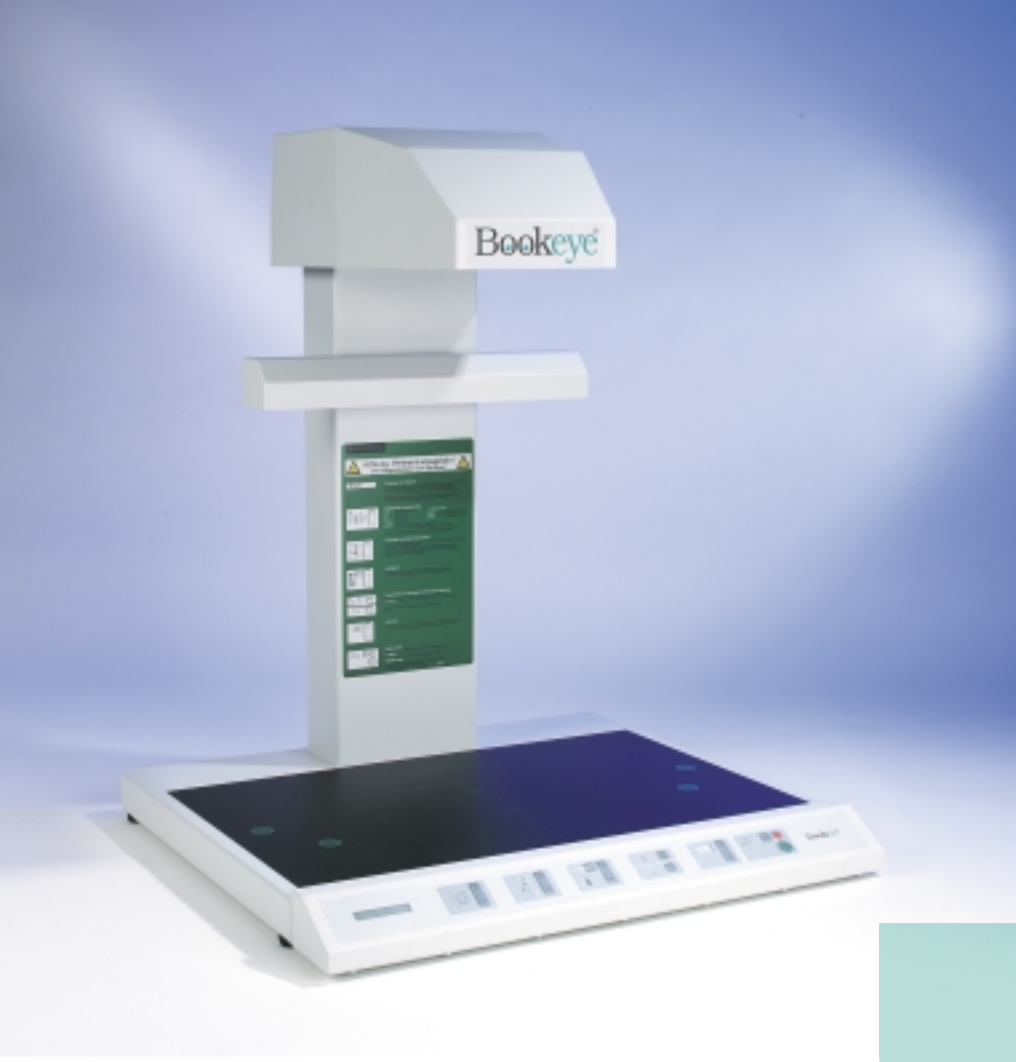

# Bookeye®

Are you thinking about buying an overhead scanner?

Then choose an experienced partner for the implementation: ImageWare Components GmbH.

The Bookeye® product line includes overhead scanners and copiers, plus the BCS-2 software and accessories like book cradles and special keyboards.

The originals are scanned from above. Books do not need to be forced flat or removed from their bindings to be digitized.

Libraries and archives find the book cradle especially useful.

The BCS-2 software makes the Bookeye® into a highly functional and effective solution. Power in a twin-pack!

## Overview of main functions

- Automatic contrast adjustment
- Automatic format recognition
- Black border recognition and suppression
- Autofocus
- Automatic book-fold correction
- Automatic page separation
- Copy and scan modes for text and photo
- Wide range of format selections up to DIN A2
- No damage to originals
- User friendly
- Low noise

## Bookeye® book cradle

- Motor driven
- Originals up to 35 cm thick
- Continuously adjustable levels
- Continuously adjustable for spine width
- Load up to 35 kg
- Steel housing and cradle
- Scan oversized formats up to 350 x 720 x 470 mm (height x width x depth)
- Dimensions: 690 x 800 x 530 mm (height x width x depth)